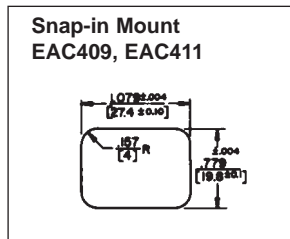

### SERIES EAC

Note: Unless otherwise specified, all dimension tolerances are ± .01 inch (+0.25 mm)

DIMENSIONS ARE FOR REFERENCE ONLY Inch  
(mm)

NOTE: Contact your Switchcraft Representative for price and delivery.