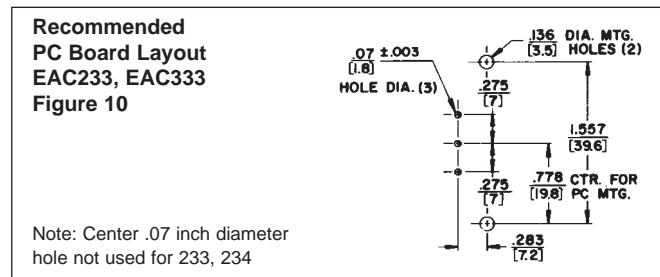

### SERIES EAC

Note: Unless otherwise specified, all dimension tolerances are ± .01 inch (+0.25 mm)

DIMENSIONS ARE FOR REFERENCE ONLY Inch  
(mm)

NOTE: Contact your Switchcraft Representative for price and delivery.