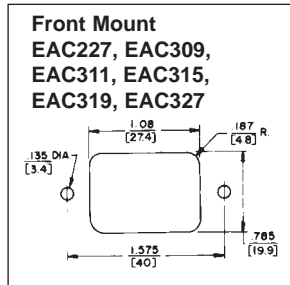

### SERIES EAC

Note: Unless otherwise specified, all dimension tolerances are ± .01 inch (+0.25 mm)

DIMENSIONS ARE FOR REFERENCE ONLY Inch  
(mm)

NOTE: Contact your Switchcraft Representative for price and delivery.