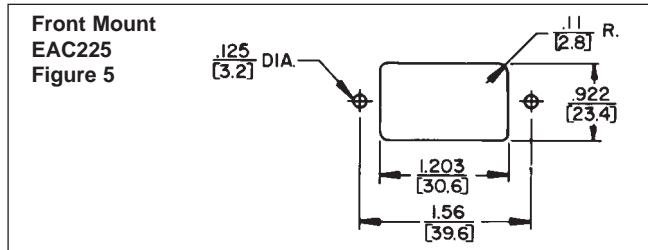

### SERIES EAC

Note: Unless otherwise specified, all dimension tolerances are ± .01 inch (+0.25 mm)

DIMENSIONS ARE FOR REFERENCE ONLY Inch  
(mm)

NOTE: Contact your Switchcraft Representative for price and delivery.