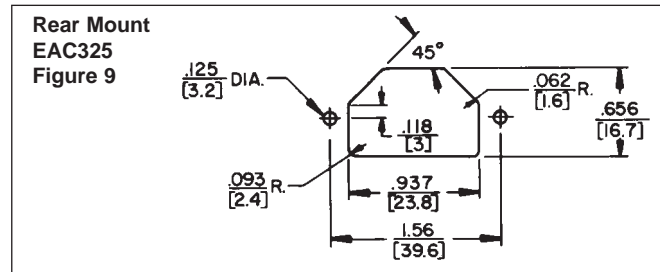

### SERIES EAC

Note: Unless otherwise specified, all dimension tolerances are ± .01 inch (+0.25 mm)

DIMENSIONS ARE FOR REFERENCE ONLY Inch  
(mm)

NOTE: Contact your Switchcraft Representative for price and delivery.