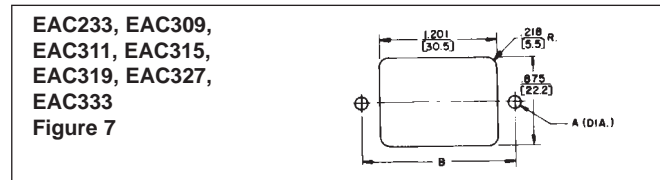

### SERIES EAC

Note: Unless otherwise specified, all dimension tolerances are ± .01 inch (+0.25 mm)

DIMENSIONS ARE FOR REFERENCE ONLY Inch  
(mm)

NOTE: Contact your Switchcraft Representative for price and delivery.