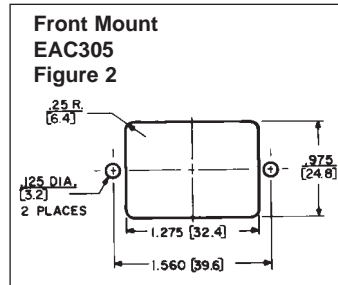

### SERIES EAC

Note: Unless otherwise specified, all dimension tolerances are ± .01 inch (+0.25 mm)

DIMENSIONS ARE FOR REFERENCE ONLY Inch  
(mm)

NOTE: Contact your Switchcraft Representative for price and delivery.