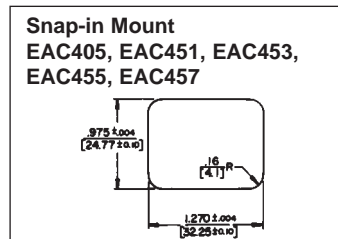

### SERIES EAC

Note: Unless otherwise specified, all dimension tolerances are ± .01 inch (+0.25 mm)

DIMENSIONS ARE FOR REFERENCE ONLY Inch  
(mm)

NOTE: Contact your Switchcraft Representative for price and delivery.