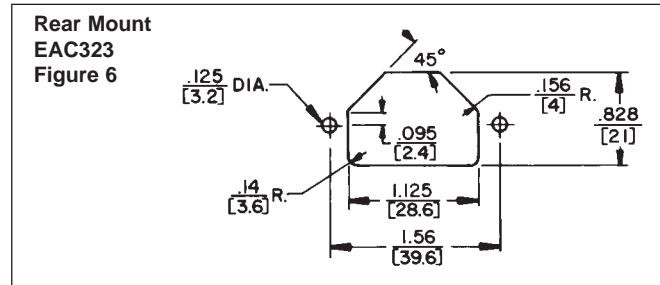

### SERIES EAC

Note: Unless otherwise specified, all dimension tolerances are ± .01 inch (+0.25 mm)

DIMENSIONS ARE FOR REFERENCE ONLY Inch  
(mm)

NOTE: Contact your Switchcraft Representative for price and delivery.