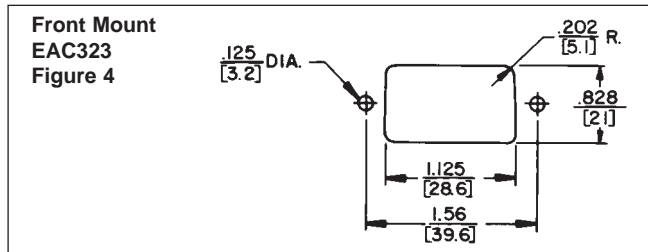

### SERIES EAC

Note: Unless otherwise specified, all dimension tolerances are ± .01 inch (+0.25 mm)

DIMENSIONS ARE FOR REFERENCE ONLY Inch  
(mm)

NOTE: Contact your Switchcraft Representative for price and delivery.